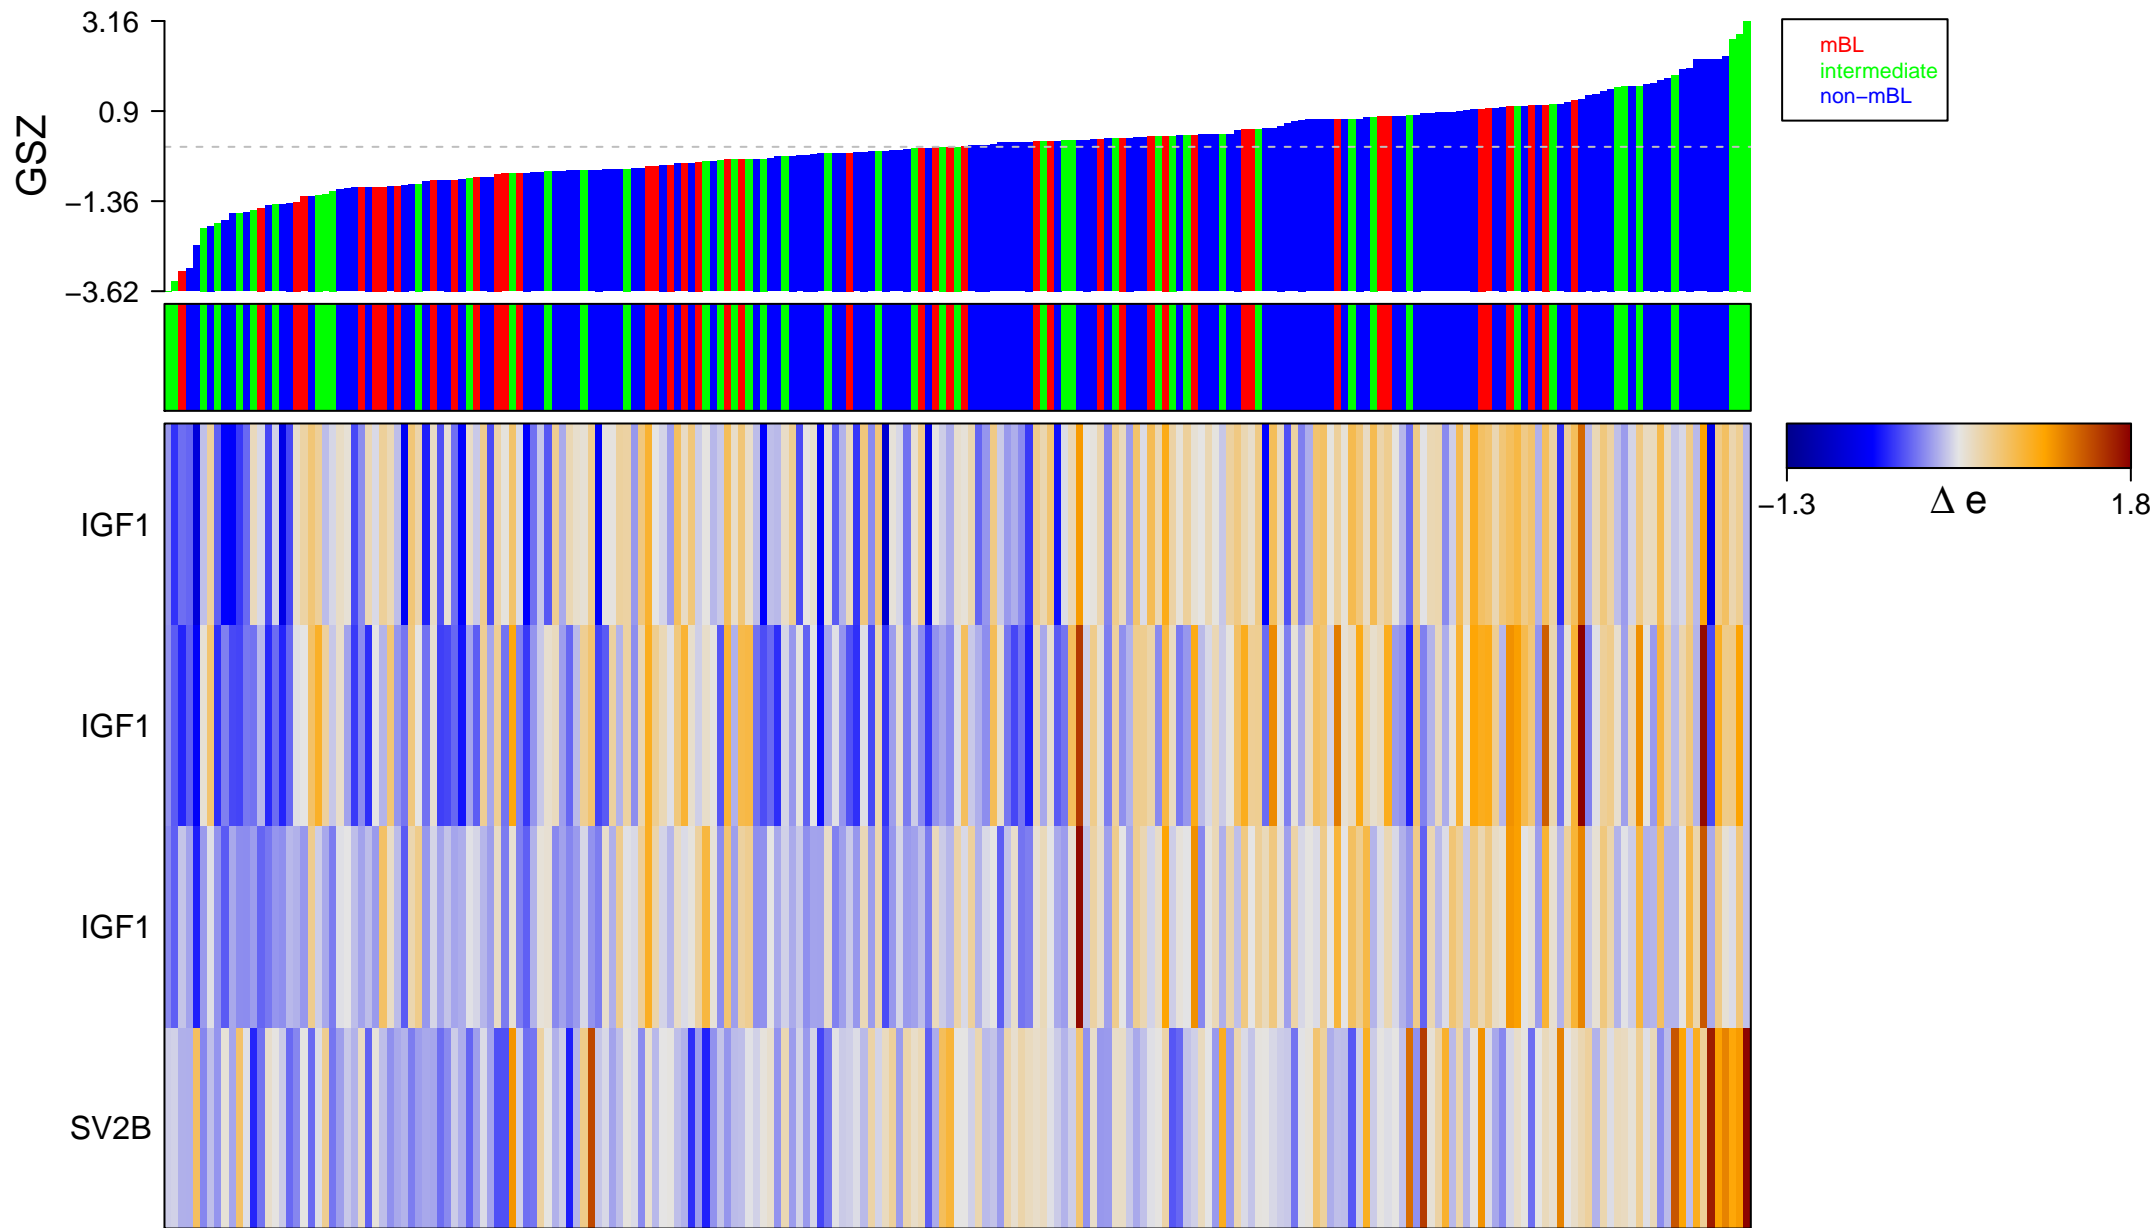

PASTURAL_RIZ1_TARGETS_DN

PASTURAL_RIZ1_TARGETS_DN

■ on
■ -
□ off

PASTURAL_RIZ1_TARGETS_DN